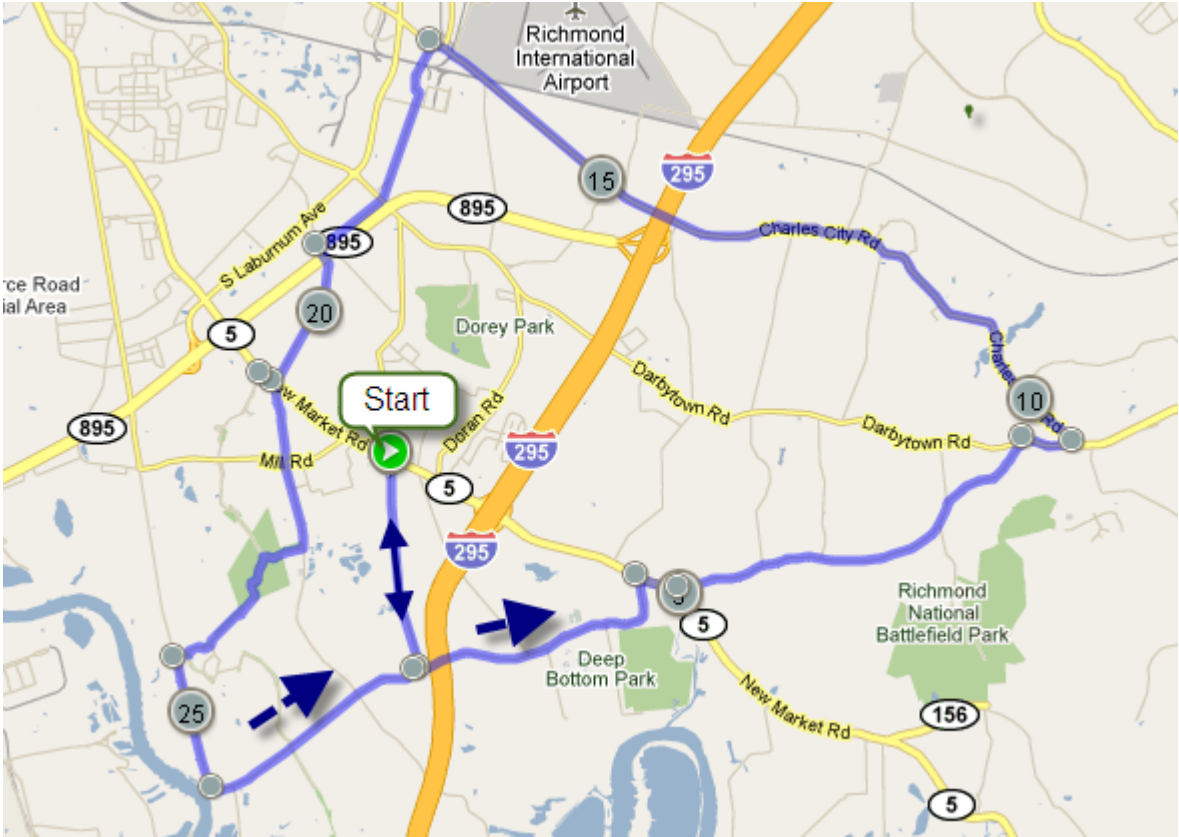

Portabella Longbridge Long 30

Mile	Cue	Road	Leg
0.0	Start	Portabella	0.0
0.0	R	Strath	2.0
2.0	L	Kingsland	2.6
4.6	R	Route 5	0.4
5.0	L	Longbridge	3.9
8.9	R	Darbytown	0.4
9.3	L	Charles City	7.7
17.0	L	Miller	2.4
19.4	L	Wilson	1.4
20.8	R	Route 5	0.1
20.9	L	Battlefield	3.6
24.5	L	Osborne	1.3
25.8	Cont	Kingsland	2.3
28.1	L	Strath	2.0
30.1	L	Varina SC	0.2
30.3	End	Portabella	

Start at the parking lot at the rear of Portabella Ristorante located in the Varina Shopping Center at the intersection of Route 5 and Strath Road, Henrico County, Virginia