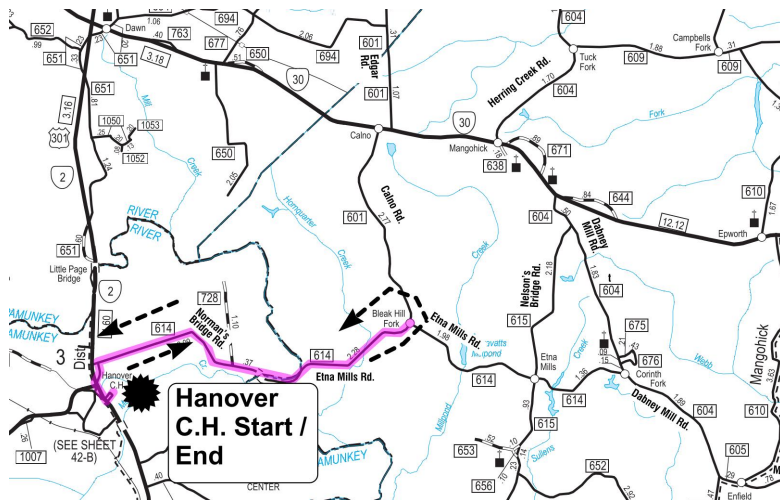

2017 Heart of Virginia Bike Festival

Richmond Area Bicycling
ASSOCIATION

BRAIN INJURY
ASSOCIATION
OF VIRGINIA

Family Ride (11 Mile) Cue Sheet			
Leg	Type	Notes	Total
0.2	Right	US-301/Hanover Courthouse Rd	0.2
0.3	Right	Fire House Rd/ Rte 1004	0.5
0.2	Right	Rte 614/Normans Bridge Rd	0.7
	Turn	Rte 614 Etna Mills Rd/ Rte 601 Calno	
4.8	Around	Intersection	5.5
4.7	Left	US-301/Hanover Courthouse Rd	10.2
0.5	Left	Rte 1005/County Complex Rd	10.7
0.2	End	End of route	10.9

Important Notes:

1. The roads in the Central Virginia are not designed for cycling. Among other hazards, many of the roads have little to no shoulder, high speed limits, and blind turns. The fact that a road is included on this cue sheet does not mean that the road is considered safe for cycling. Always exercise extreme care when cycling on Central Virginia roads.
2. Do not look at this cue sheet or map while riding. It is not safe to take your eyes off the road, even for a second. Always come to a complete stop first.

Gold Sponsors

Silver Sponsors

Bronze Sponsors

Note: Follow Route Arrows (Yellow/Pink/Blue) until turn around at Route 614 (Etna Mills Rd)

Other Contributors